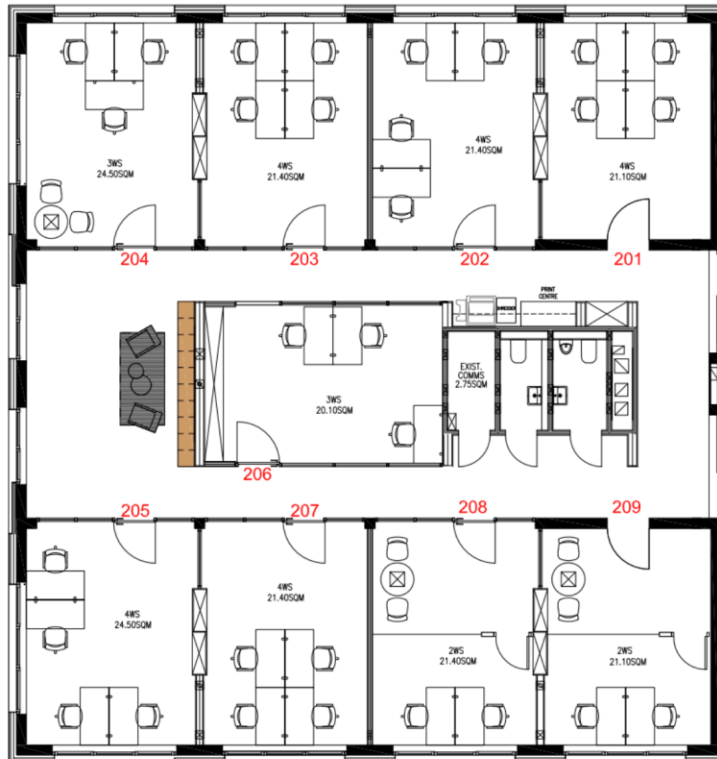

Exclusive Space

from 11,000.00 EUR per month

- 280 SQM exclusive space on 2 floor
 - own main entrance
 - next to reception
 - 9 offices of different size

2 offices next to each other

from 2,000.00 EUR per month