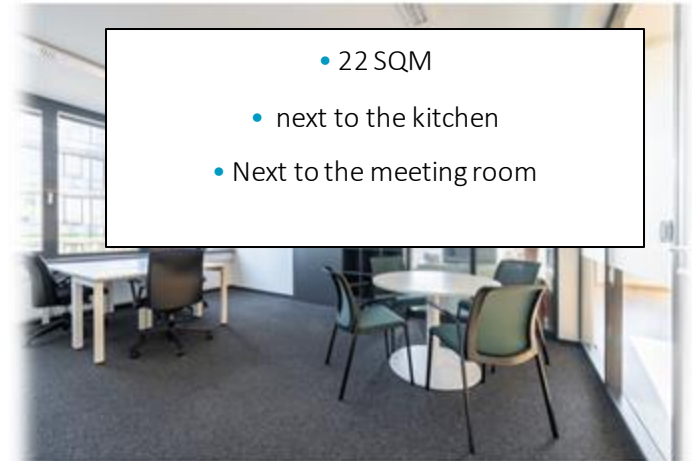

Exclusive Space

from 11,000.00 EUR per month

- 280 SQM exclusive space on 2 floor
 - own main entrance
 - next to reception
 - 9 offices of different size

2 offices next to each other

from 2,000.00 EUR per month

Private office next to the kitchen

from 1,100.00 EUR per month

2ND LEVEL FLOOR PLAN