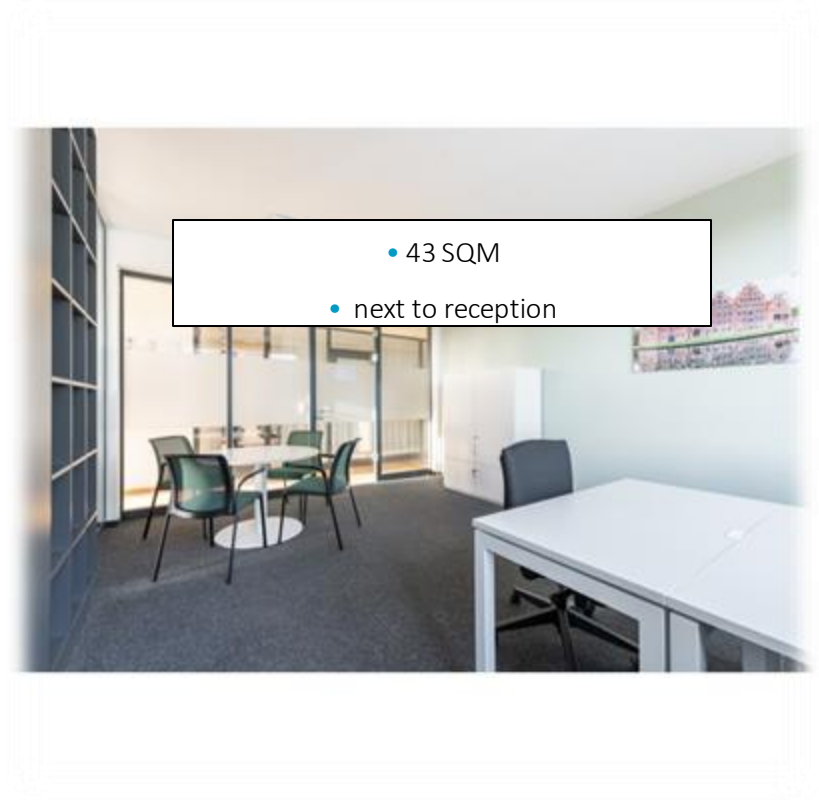

Regus Lübeck

Choose a workspace solution that's right for your business

Our flexible workspace solutions make it easy to create space that meets the needs of your business.

- Choose how you want to work; private office space, coworking, lounge access or a virtual office
- Select a location, wherever you need to be
- Stay for a day, a week or longer term
- Benefit from all inclusive pricing
- Scale your office up or down as your needs change
- Move locations whenever you need to
- Change products to meet your business needs

Exclusive Space

from 11,000.00 EUR per month

- 280 SQM exclusive space on 2 floor
 - own main entrance
 - next to reception
 - 9 offices of different size

2 offices next to each other

from 2,000.00 EUR per month

Private office next to the kitchen

from 1,100.00 EUR per month

2ND LEVEL FLOOR PLAN