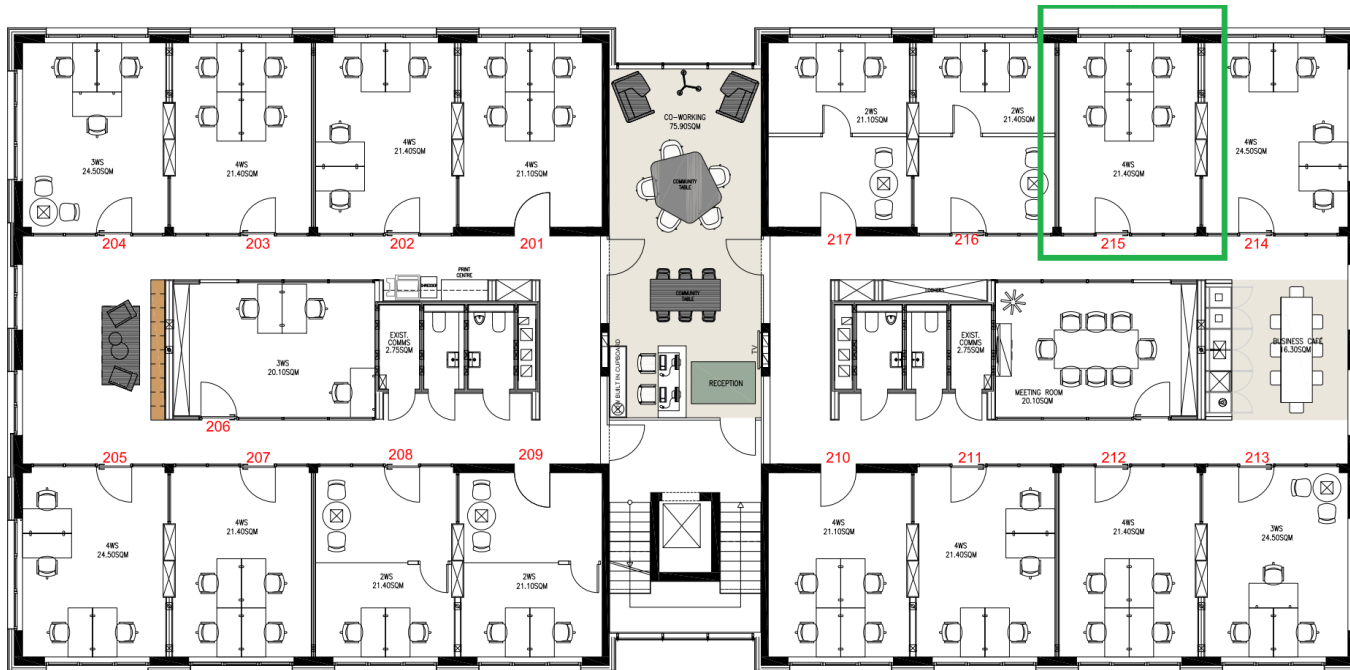

Exclusive Space

from 11,000.00 EUR per month

- 280 SQM exclusive space on 2 floor
 - own main entrance
 - next to reception
 - 9 offices of different size

2 offices next to each other

from 2,000.00 EUR per month

Private office next to the kitchen

from 1,100.00 EUR per month

2ND LEVEL FLOOR PLAN